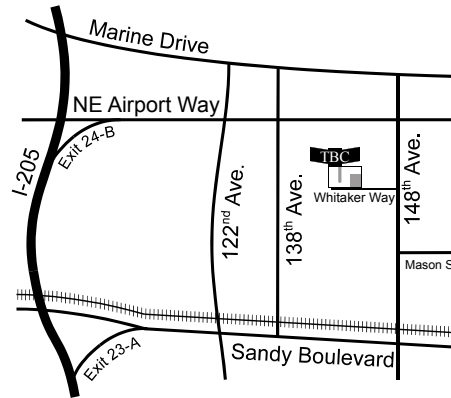

*Come and hear the teaching
of God's Word with us.*

Sola Scriptura

Nursery open for children five years
and younger during all services.

Meetings held at

Trinity Bible Church

14333 N.E. Whitaker Way
Portland, Oregon 97230

503 255-0357
www.tbcpdx.org

Directions:

We are located in northeast Portland on Whitaker Way. Whitaker Way is a short street running west off of 148th Avenue between Airport Way and Sandy Boulevard.

From I-205: Exit at Airport Way East to 148th Avenue. Turn right on 148th and then right onto Whitaker Way.

From I-84: Exit north at 181st Avenue. Continue north—181st Avenue will become Airport Way. Turn left onto 148th Avenue and then turn right onto Whitaker Way.

From Sandy Boulevard: Turn north at 148th Avenue and then turn left onto Whitaker Way.