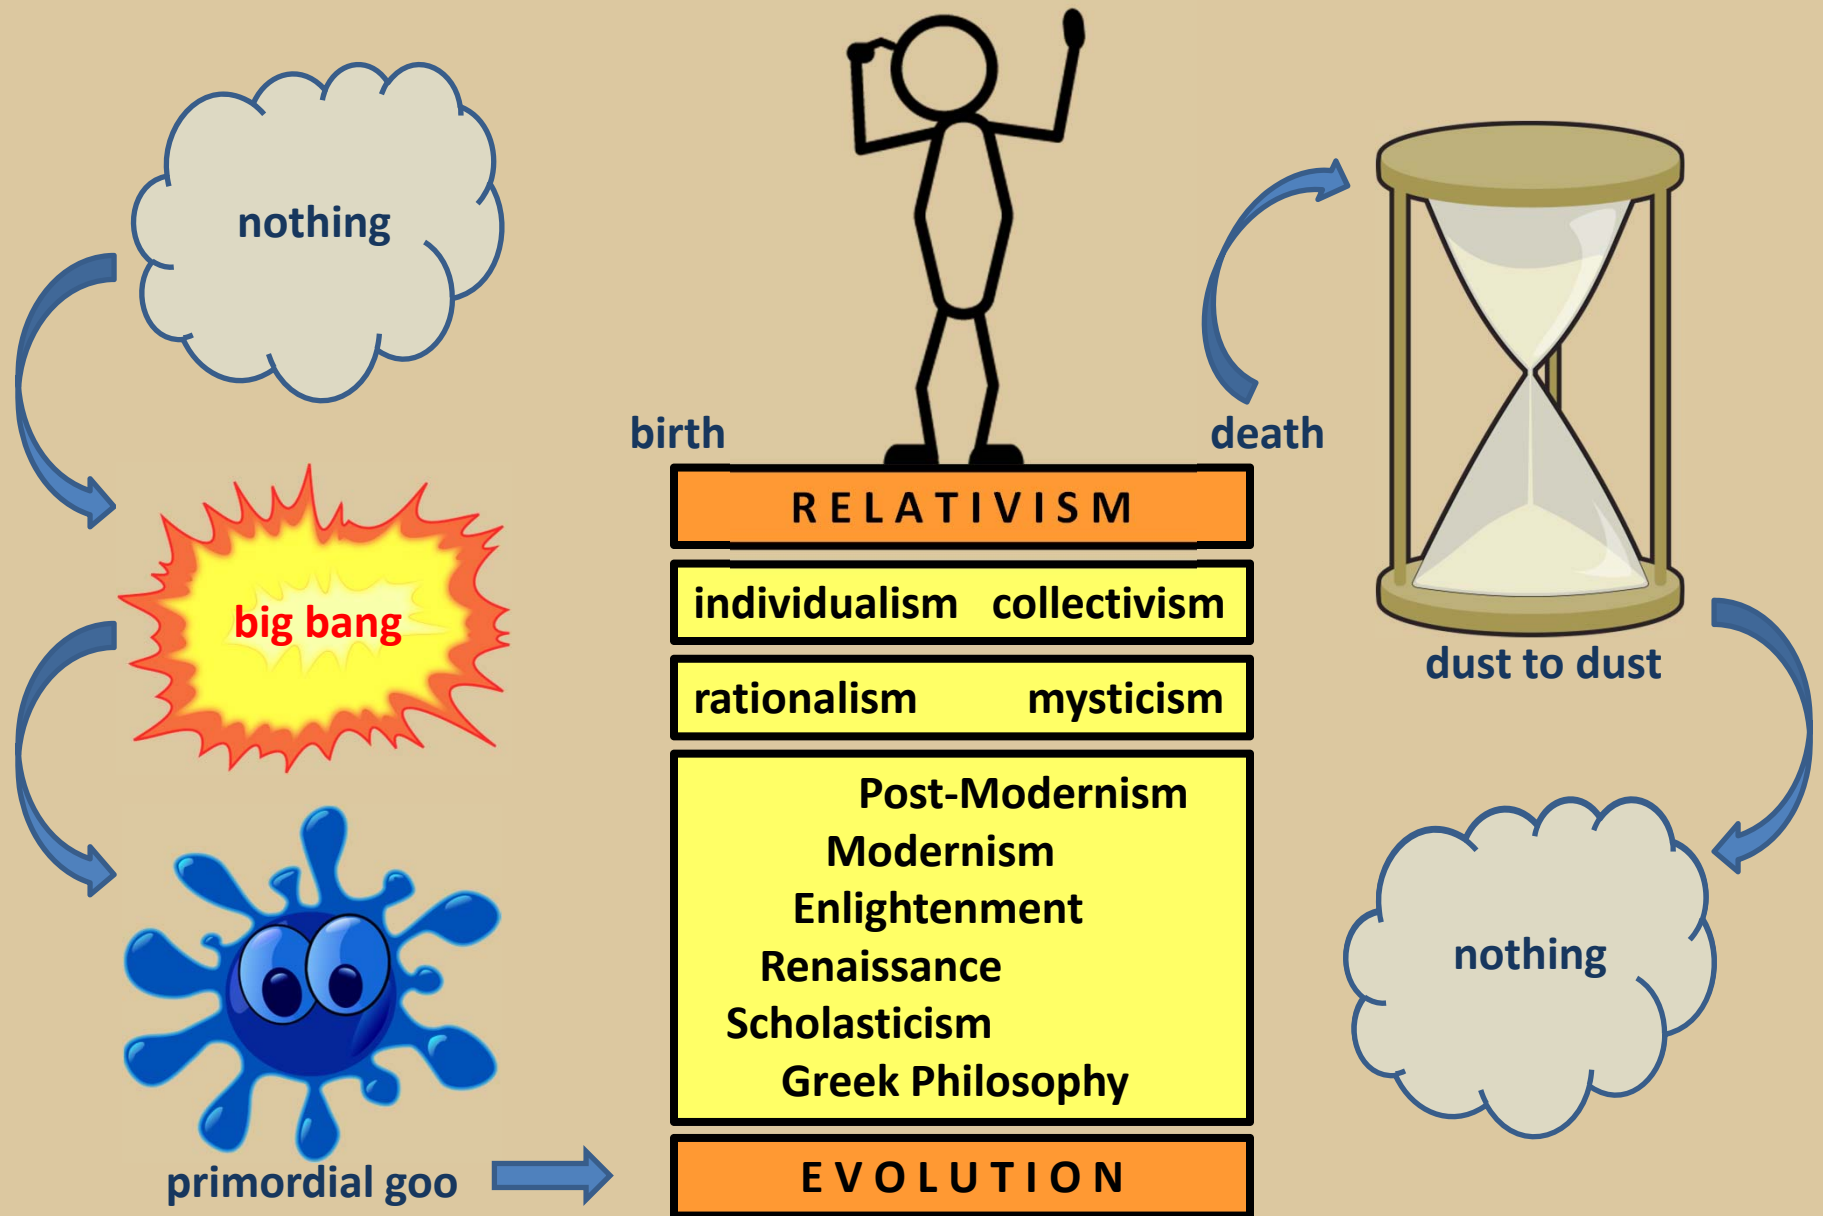

# the definition of a world view

a world view is a belief system used to interpret life

## humanism

faith in man = individualism  
collectivism

absolute truth cannot be found  
values are time and place sensitive

relativism · secularism · skepticism

# theism · a Christian world view

# types of world views

linear · theism · Christianity

cyclical · humanism · mysticism

endless progression from nothing to nowhere · introspection for transcendence