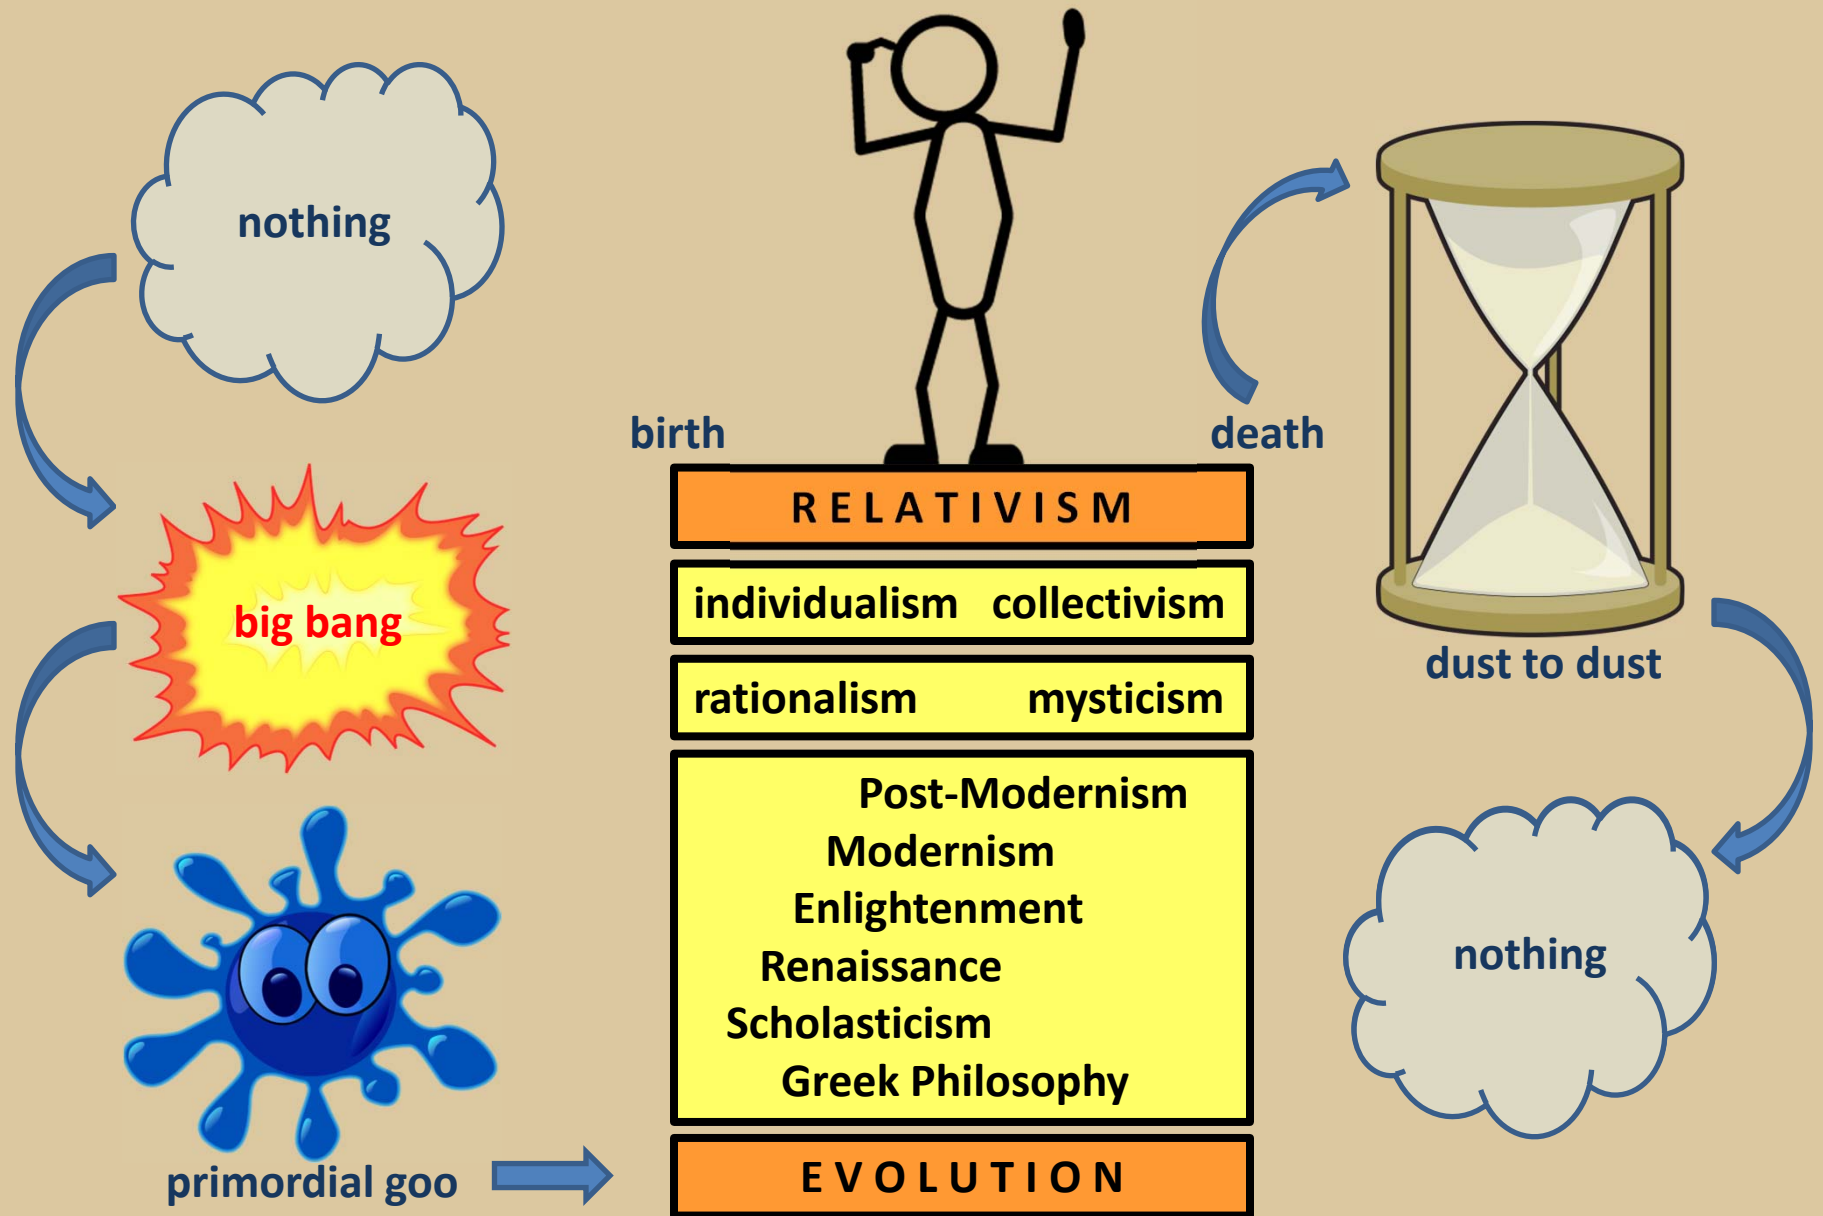

my values · what do I believe?

my function · how shall I live?

my future · where will I end up?

the definition of a world view

a world view is a belief system used to interpret life

the foundation of a world view

faith in man = individualism
collectivism

absolute truth cannot be found
values are time and place sensitive

relativism · secularism · skepticism

theism · a Christian world view

humanism · a secular world view

types of world views

linear · theism · Christianity

random · humanism · secularism

cyclical · humanism · mysticism

Christian world view

a world view is a belief system used to interpret life

a Christian world view believes that God (the Bible) provides the true foundation for interpreting life.

the origin → how did we come to be?

we were created by God.

the identity → who are we?

we are creatures made in the image and likeness of God.

the meaning → why are we here?

we live to glorify God and enjoy Him forever.