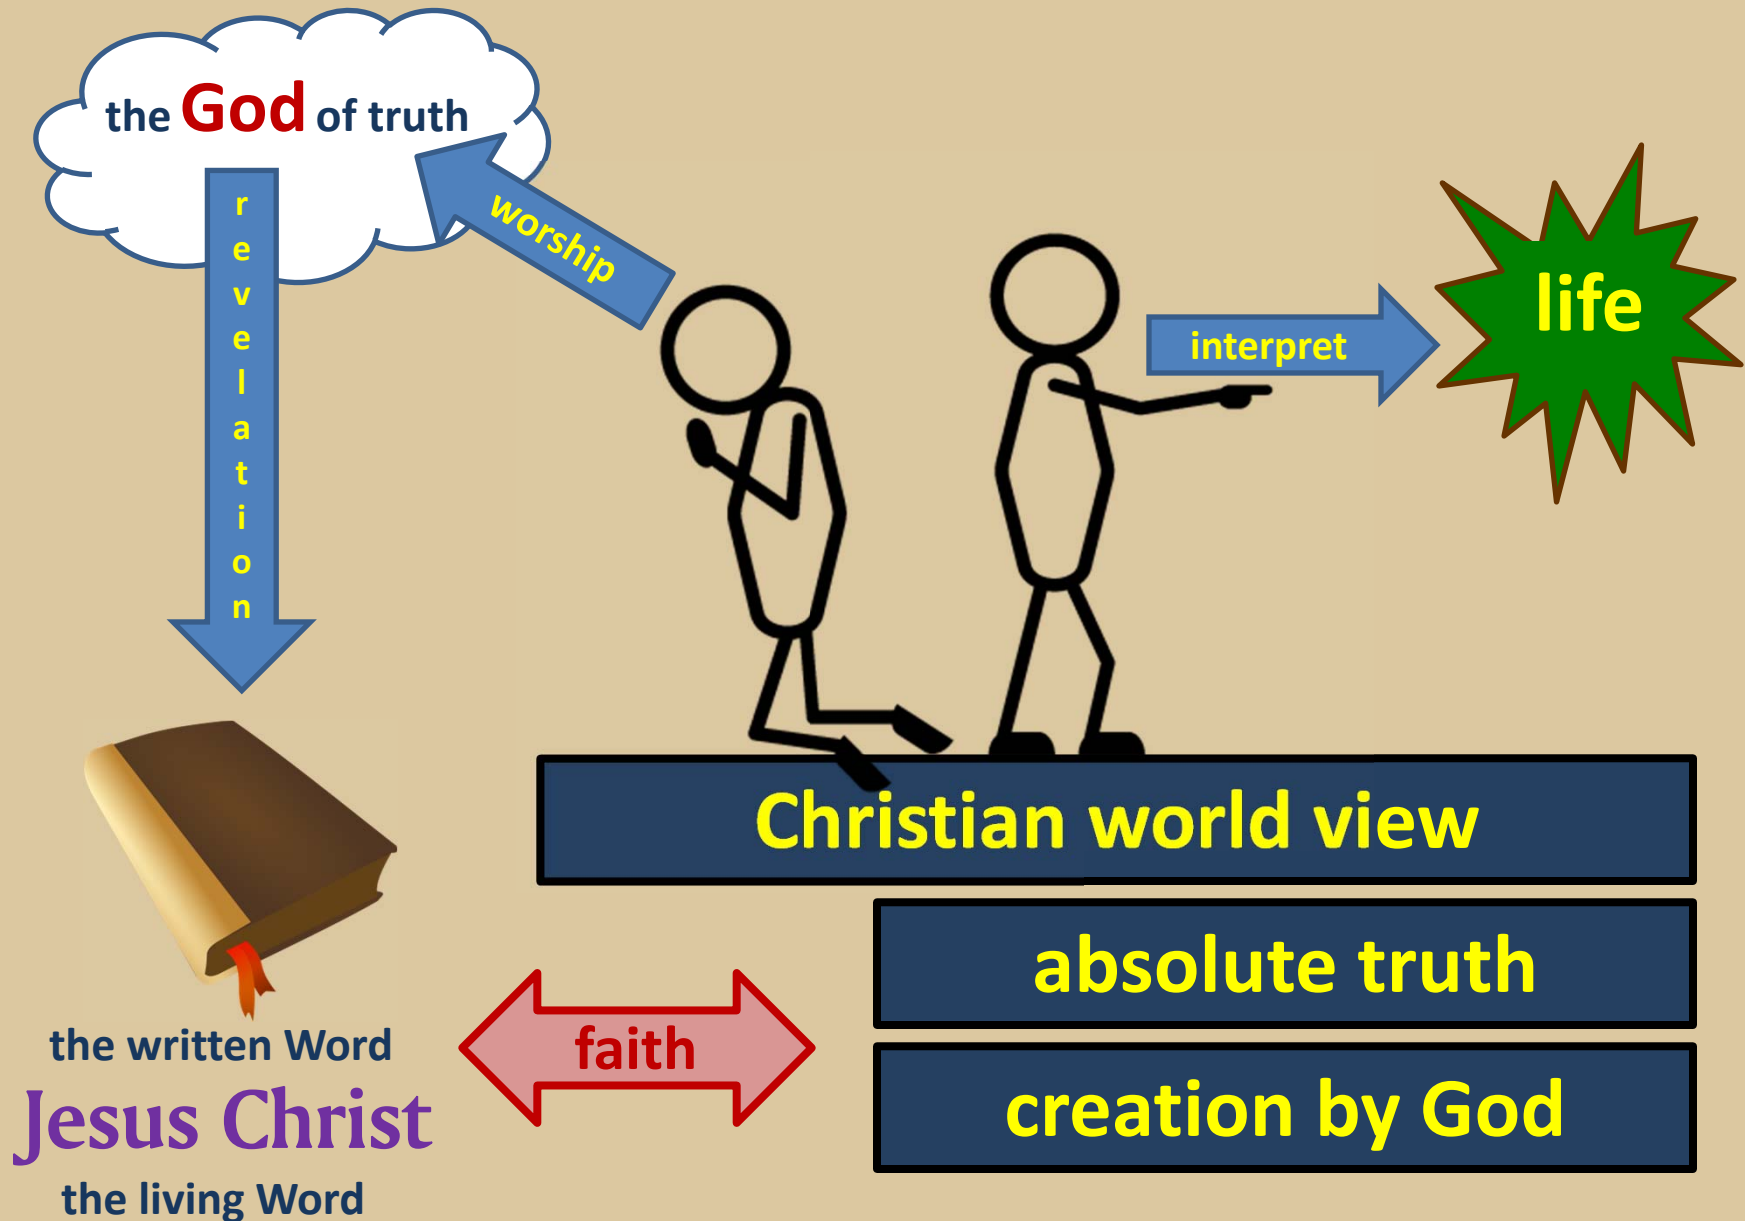

theism · a Christian world view