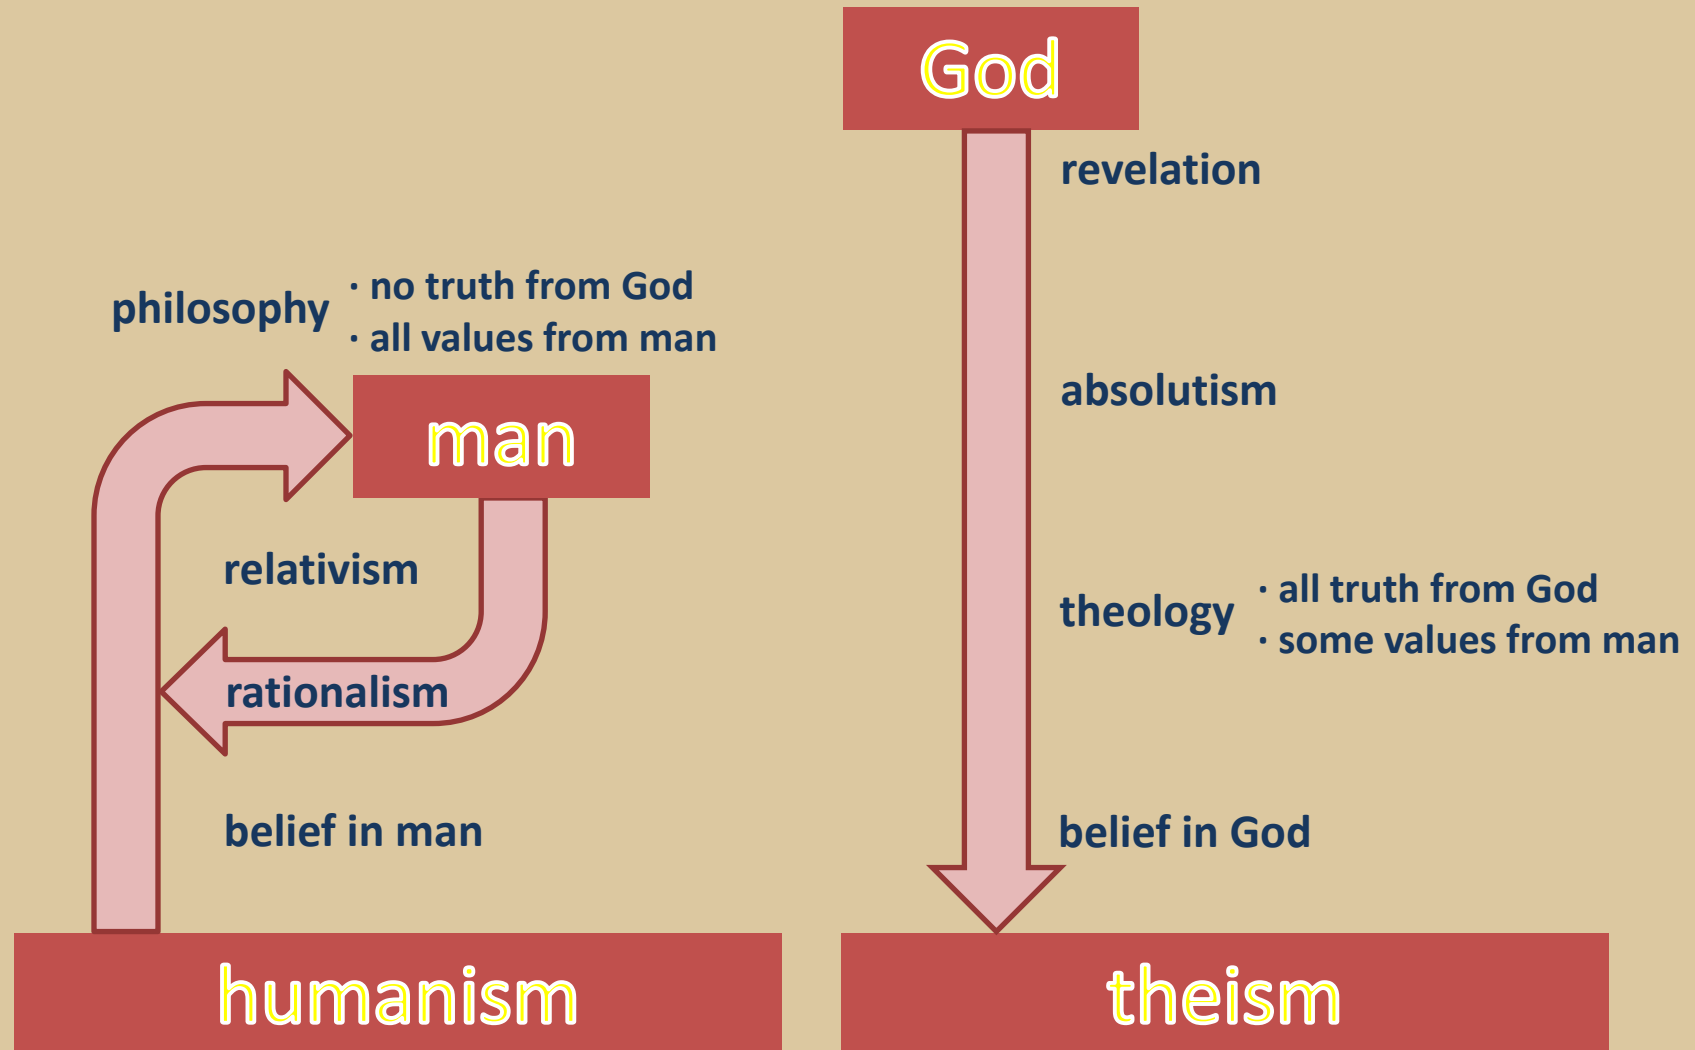

Christian World View

Truth

God is truth

The Pursuit of Absolute Truth

a world view is a belief system used to interpret life

Absolute Truth = Absolute God

the nature of God

the nature of absolute truth

a perfect match

Psalm 90:2

God is

eternal

forever

= absolute truth

Psalm 102:25-27

God is